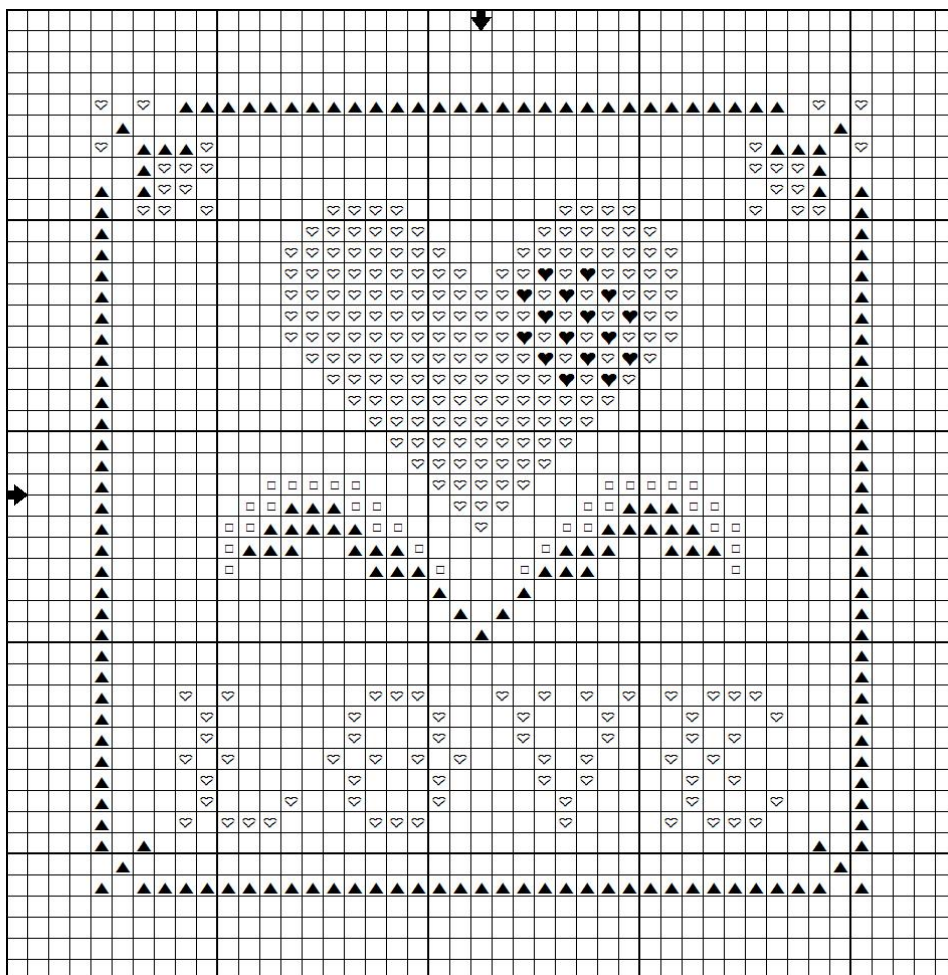

“LOVE” Design by Barbara Smith Cooley

Complimentary Chart from Plum Pudding NeedleArt

Chart may be freely downloaded and shared. It may not be sold.

Stitch Count: 37 x 38

When stitched on 14ct Aida (2 strands) or 28ct linen & evenweaves (2 strands over 2) the chart will be approximately 2¾” x 2¾”

Thread/Symbol Chart

- ♡ DMC 962 Dusty Rose-Md
- ▲ DMC 3052 Green Gray-Md
- DMC 3053 Green Gray
- ♥ DMC B5200 Snow White

Copyright 2009, All Rights Reserved

Plum Pudding NeedleArt, www.plumpuddingneedleart.com